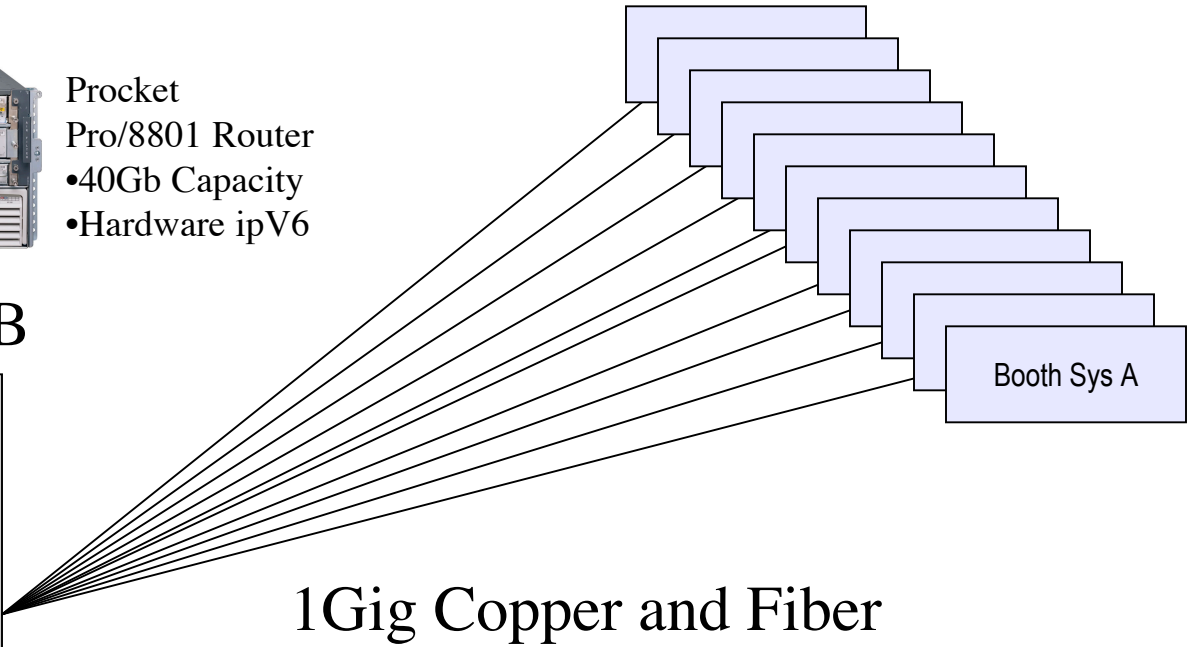

10GB

Procket
Pro/8801 Router
•40Gb Capacity
•Hardware ipV6

10GB

Force 10
10Gigabit Sw

1Gig Copper and Fiber